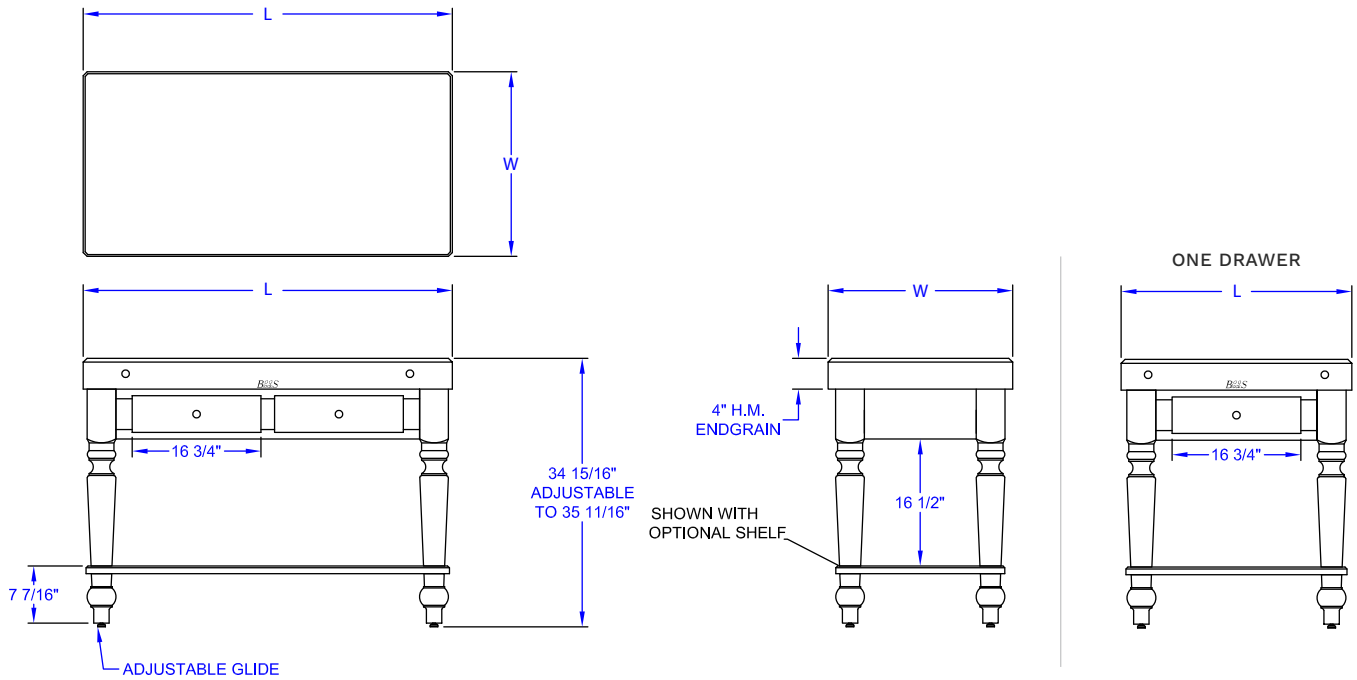

"WAL-CUCR" AMERICAN HERITAGE COLLECTION *Rustica Table - 4" Thick End Grain Top*

FEATURES:

- American Black Walnut
- End Grain Construction
- Dovetailed Utensil Drawers
 - 30" Length: 1 Drawer
 - 48" Length: 2 Drawers
- Base Color Options Available
- Boos Block Cream With Beeswax Finish
- Shipped Knocked Down For Easy Assembly

BASIL
(-BS)

NATURAL MAPLE
(-N)

WARM CHERRY
STAIN (-CR)

WALNUT STAIN
(-WT)

USEFUL GRAY
STAIN (-UG)

"WAL-CUCR" RUSTICA TABLE

MODEL	DESCRIPTION	TOP SIZE (L X W X H)	OVERALL HEIGHT	WT. (LBS)
WAL-CUCR04	No Shelf, 1 Drawer	30"x24"x4"	34-1/2"	127
WAL-CUCR05	No Shelf, 2 Drawers	48"x24"x4"	34-1/2"	163
WAL-CUCR04-SHF	With Lower Shelf, 1 Drawer	30"x24"x4"	34-1/2"	149
WAL-CUCR05-SHF	With Lower Shelf, 2 Drawers	48"x24"x4"	34-1/2"	188

ALL DIMENSIONS ARE TYPICAL. TOLERANCE +/- .500". JOHN BOOS & CO. RESERVES THE RIGHT TO CHANGE SPECIFICATIONS WITHOUT NOTICE.

DETAILED SPECIFICATIONS

"WAL-CUCR" RUSTICA TABLE

MODEL	DESCRIPTION	TOP SIZE (L X W X H)	OVERALL HEIGHT	WT. (LBS)
WAL-CUCR04	No Shelf, 1 Drawer	30"x24"x4"	34-1/2"	127
WAL-CUCR05	No Shelf, 2 Drawers	48"x24"x4"	34-1/2"	163
WAL-CUCR04-SHF	With Lower Shelf, 1 Drawer	30"x24"x4"	34-1/2"	149
WAL-CUCR05-SHF	With Lower Shelf, 2 Drawers	48"x24"x4"	34-1/2"	188

ALL DIMENSIONS ARE TYPICAL. TOLERANCE +/- .500". JOHN BOOS & CO. RESERVES THE RIGHT TO CHANGE SPECIFICATIONS WITHOUT NOTICE.