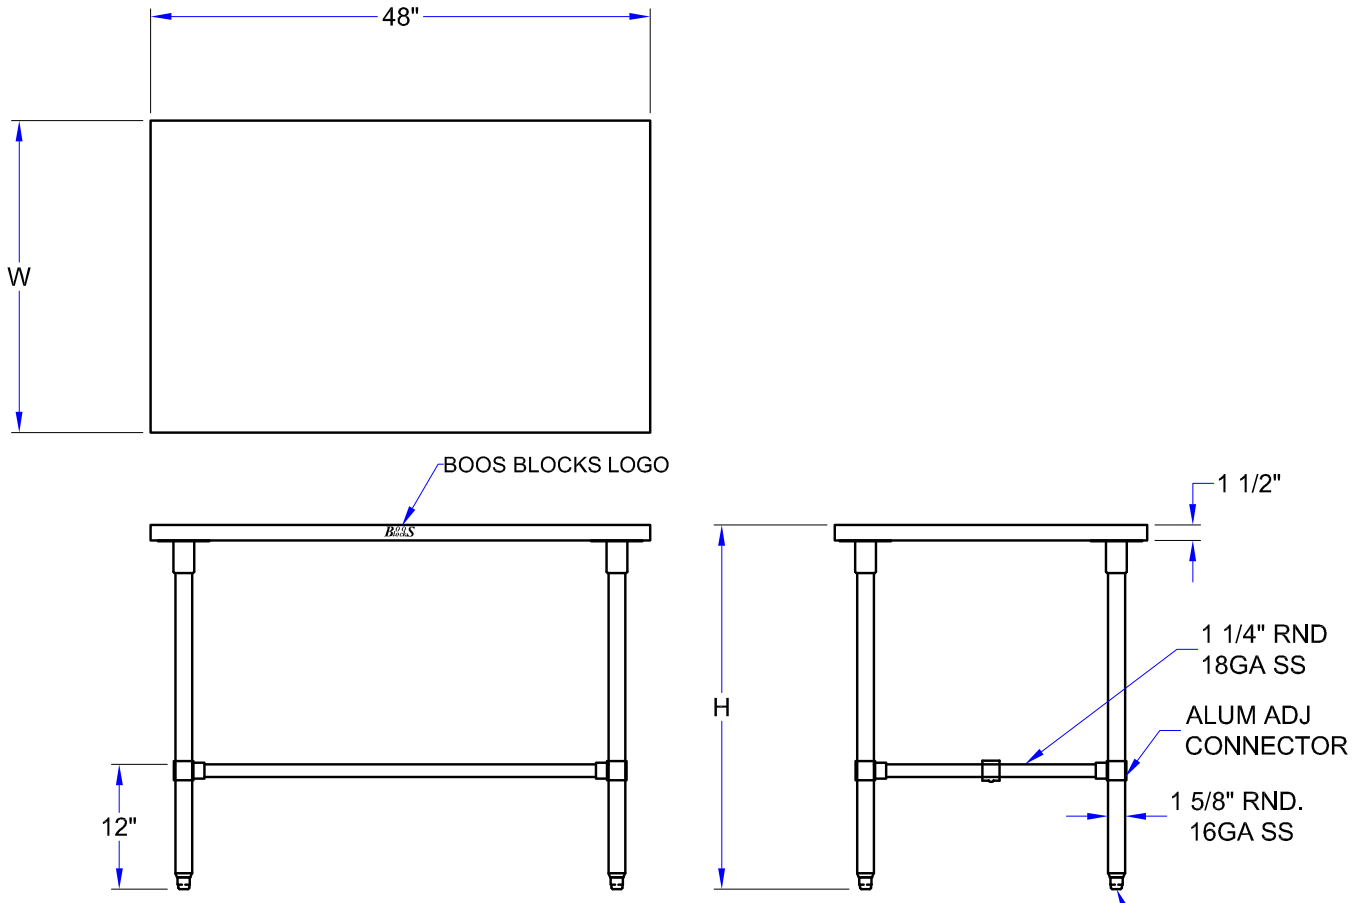

#### ACCESSORIES

MODEL	DESCRIPTION
CAS01-R	Set Of 4 - 5" Locking Casters

#### "WAL-CUCKNB" CUCINA CLASSICO

MODEL	SIZE (L X W X H)	OVERALL HEIGHT	WT. (LBS)
WAL-CUCKNB424	48"x24"x1-1/2"	35"	60
WAL-CUCKNB430	48"x30"x1-1/2"	35"	65
WAL-CUCKNB424-40	48"x24"x1-1/2"	40"	65
WAL-CUCKNB430-40	48"x30"x1-1/2"	40"	70

## "WAL-CUCKNB" CUCINA CLASSICO

MODEL	SIZE (L X W X H)	OVERALL HEIGHT	WT. (LBS)
WAL-CUCKNB424	48"x24"x1-1/2"	35"	60
WAL-CUCKNB430	48"x30"x1-1/2"	35"	65
WAL-CUCKNB424-40	48"x24"x1-1/2"	40"	65
WAL-CUCKNB430-40	48"x30"x1-1/2"	40"	70