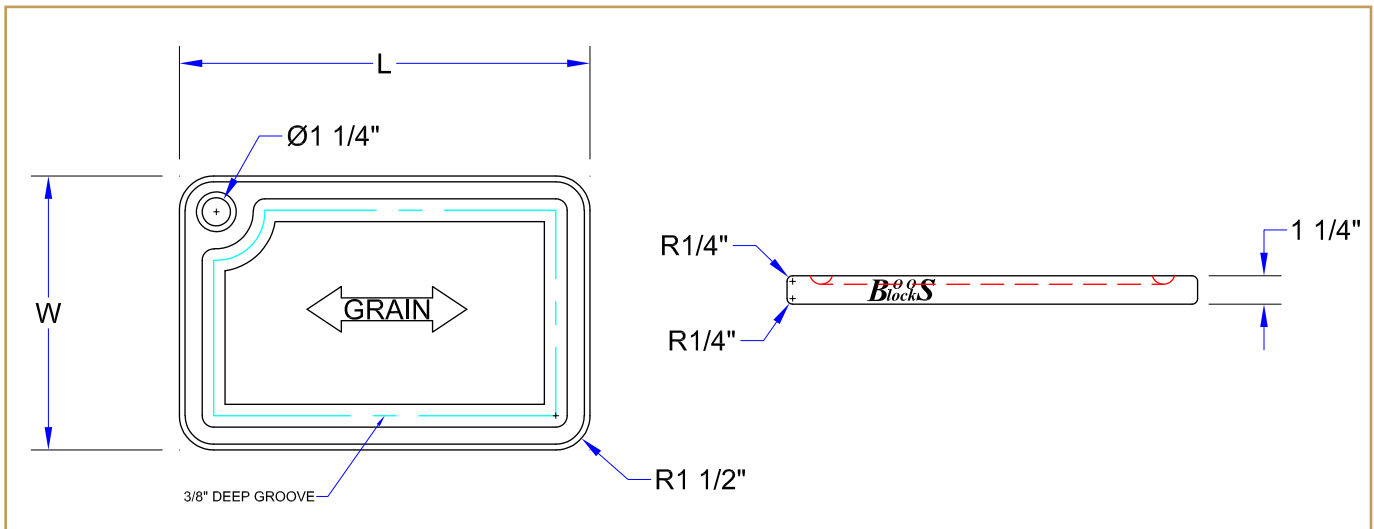

### "MPL-FH-GRV" PRO CHEF COLLECTION

*Edge Grain Wood Cutting Board - Prestige Series - 1 1/4" Thick - Reversible*

**FEATURES:**

- Northern Hard Rock Maple, 1-1/4" Thick
- Reverse Side Flat
- Edge Grain Construction
- Includes Juice Groove and Finger Hole
- Oil Finish

### "MPL-FH-GRV" WOOD CUTTING BOARD

MODEL	SIZE (L X W X H)	WT. (LBS)
MPL1610125-FH-GRV	16"x10"x1-1/4"	6
MPL1812125-FH-GRV	18"x12"x1-1/4"	8
MPL2015125-FH-GRV	20"x15"x1-1/4"	10
MPL2216125-FH-GRV	22"x16"x1-1/4"	13

ALL DIMENSIONS ARE TYPICAL. TOLERANCE +/- .125". JOHN BOOS & CO. RESERVES THE RIGHT TO CHANGE SPECIFICATIONS WITHOUT NOTICE.