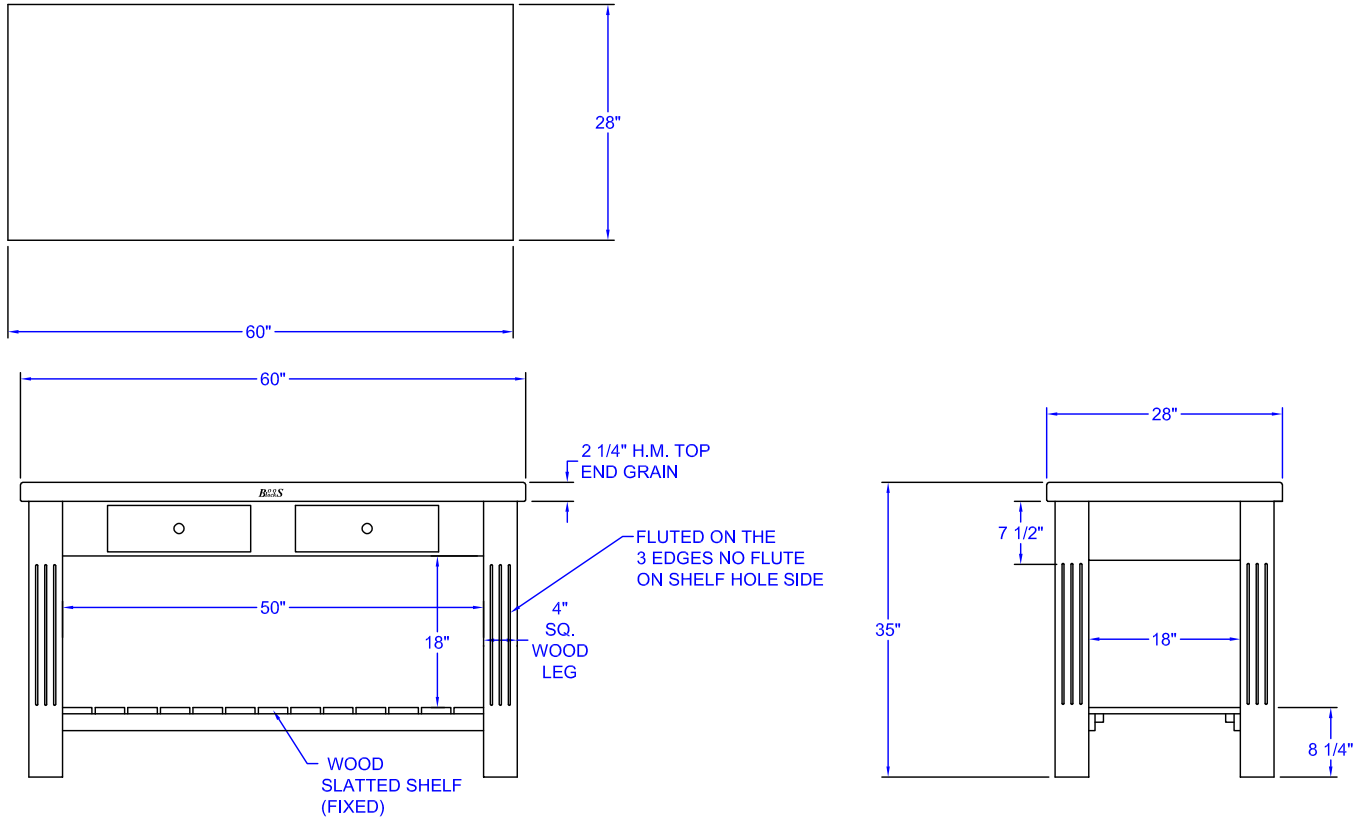

#### "GRZ-EN" END GRAIN GRAZZI TABLE

MODEL	TOP SIZE (L X W X H)	OVERALL HEIGHT	WT. (LBS)
GRZ6028	60"x28"x2-1/4"	35"	224

ALL DIMENSIONS ARE TYPICAL. TOLERANCE +/- .500". JOHN BOOS & CO. RESERVES THE RIGHT TO CHANGE SPECIFICATIONS WITHOUT NOTICE.

## "GRZ-EN" END GRAIN GRAZZI TABLE

MODEL	TOP SIZE (L X W X H)	OVERALL HEIGHT	WT. (LBS)
GRZ6028	60"x28"x2-1/4"	35"	224

ALL DIMENSIONS ARE TYPICAL. TOLERANCE +/- .500". JOHN BOOS & CO. RESERVES THE RIGHT TO CHANGE SPECIFICATIONS WITHOUT NOTICE.