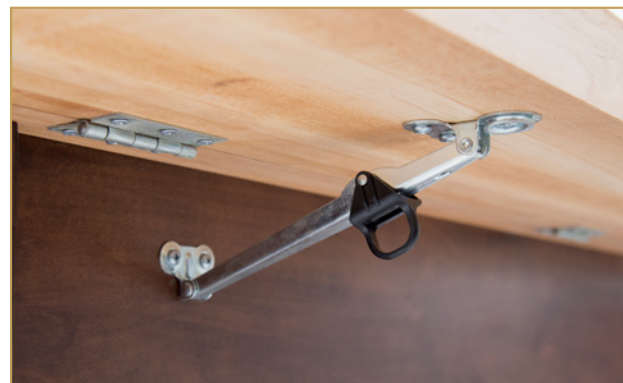

BASIL
(-BS)

NATURAL MAPLE
(-N)

WARM CHERRY
STAIN (-CR)

WALNUT STAIN
(-WT)

USEFUL GRAY
STAIN (-UG)

DROP LEAF LOCKING HINGE

"GRZ-ED" EDGE GRAIN GRAZZI TABLE

MODEL	TOP SIZE (L X W X H)	OVERALL HEIGHT	WT. (LBS)
GRZ6036	60"x28"x2-1/4" (36"W Fully Extended)	35"	270