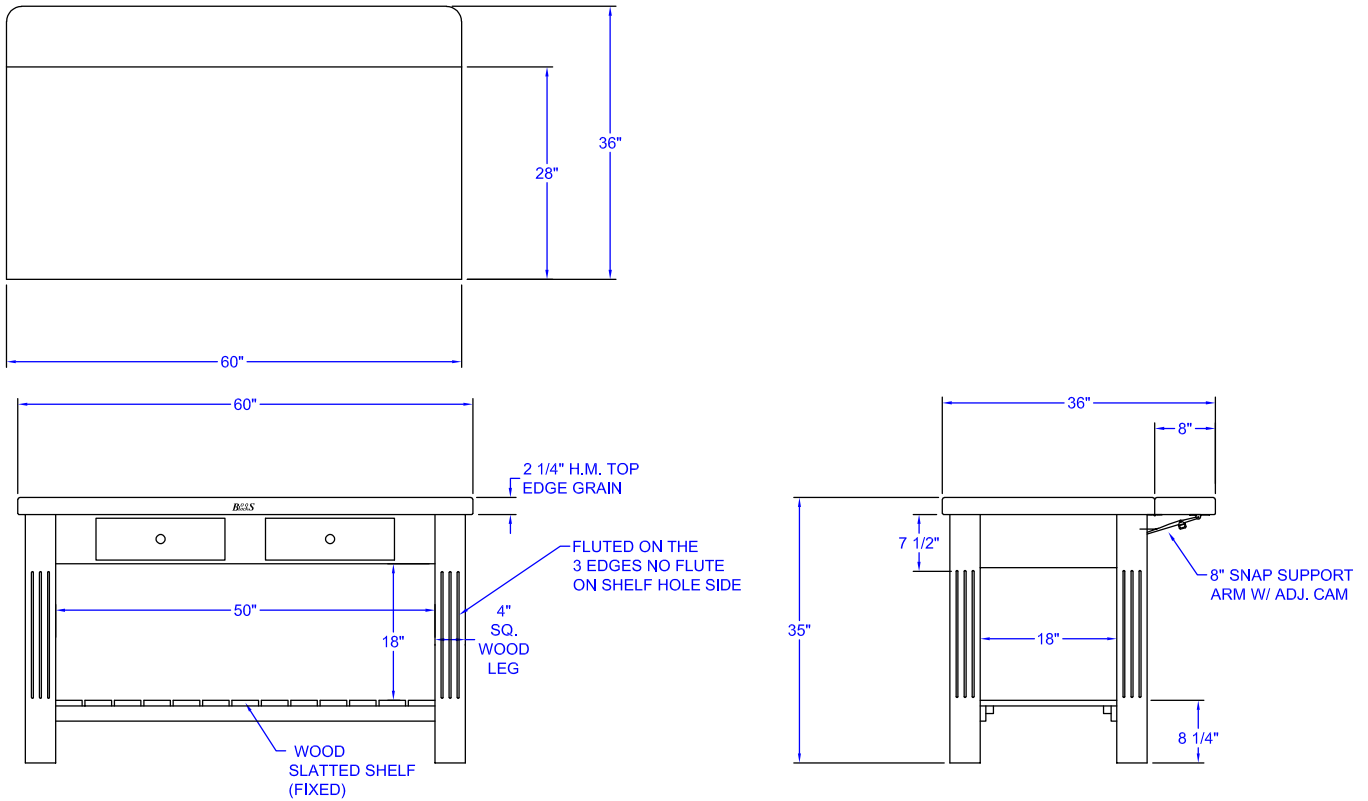

BASIL
(-BS)

NATURAL MAPLE
(-N)

WARM CHERRY
STAIN (-CR)

WALNUT STAIN
(-WT)

USEFUL GRAY
STAIN (-UG)

DROP LEAF LOCKING HINGE

"GRZ-ED" EDGE GRAIN GRAZZI TABLE

MODEL	TOP SIZE (L X W X H)	OVERALL HEIGHT	WT. (LBS)
GRZ6036	60"x28"x2-1/4" (36"W Fully Extended)	35"	270

ALL DIMENSIONS ARE TYPICAL. TOLERANCE +/- .500". JOHN BOOS & CO. RESERVES THE RIGHT TO CHANGE SPECIFICATIONS WITHOUT NOTICE.

DETAILED SPECIFICATIONS

"GRZ-ED" EDGE GRAIN GRAZZI TABLE

MODEL	TOP SIZE (L X W X H)	OVERALL HEIGHT	WT. (LBS)
GRZ6036	60"x28"x2-1/4" (36"W Fully Extended)	35"	270