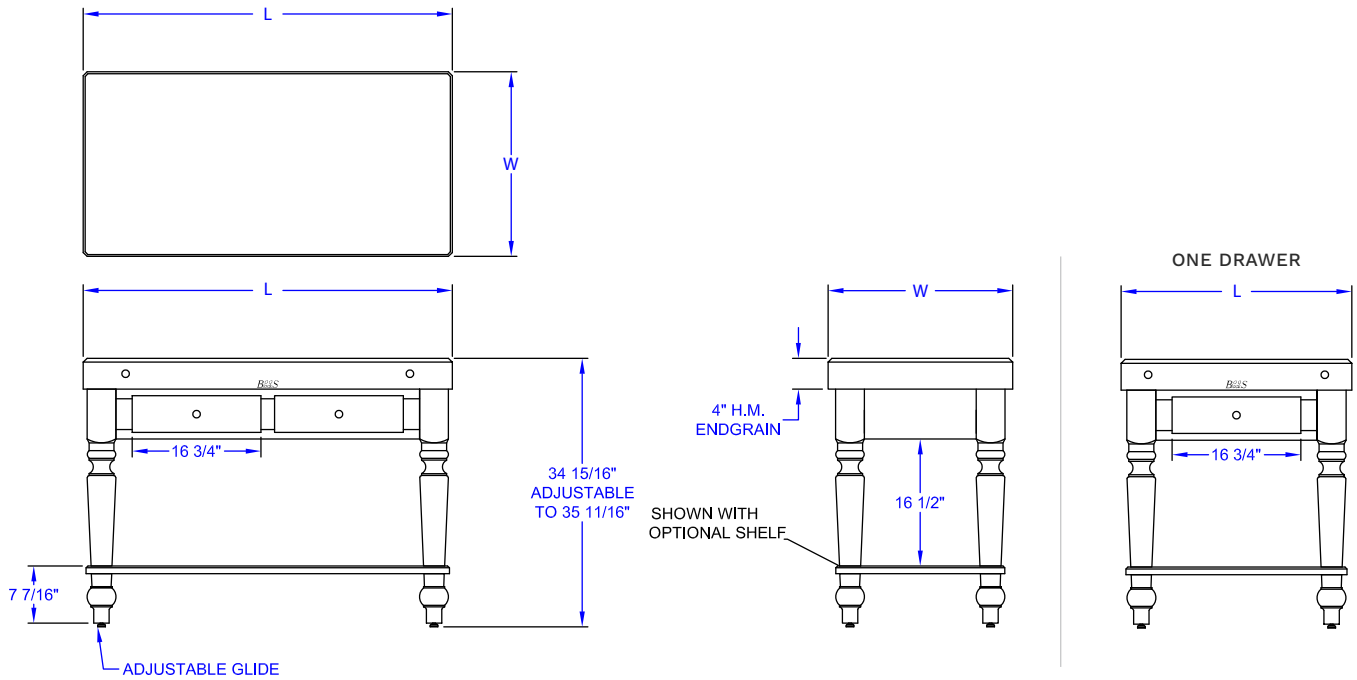

"CUCR" AMERICAN HERITAGE COLLECTION

Rustica Table - 4" Thick End Grain Top

FEATURES:

- Northern Hard Rock Maple
- End Grain Construction
- Dovetailed Utensil Drawers
 - 30" Length: 1 Drawer
 - 48" Length: 2 Drawers
- Base Color Options Available
- Boos Block Cream With Beeswax Finish
- Shipped Knocked Down For Easy Assembly

BASIL (-BS)

NATURAL MAPLE (-N)

WARM CHERRY STAIN (-CR)

WALNUT STAIN (-WT)

USEFUL GRAY STAIN (-UG)

"CUCR" RUSTICA TABLE

MODEL	DESCRIPTION	TOP SIZE (L X W X H)	OVERALL HEIGHT	WT. (LBS)
CUCR04	No Shelf, 1 Drawer	30"x24"x4"	34-1/2"	132
CUCR05	No Shelf, 2 Drawers	48"x24"x4"	34-1/2"	171
CUCR04-SHF	With Lower Shelf, 1 Drawer	30"x24"x4"	34-1/2"	155
CUCR05-SHF	With Lower Shelf, 2 Drawers	48"x24"x4"	34-1/2"	201

ALL DIMENSIONS ARE TYPICAL. TOLERANCE +/- .500". JOHN BOOS & CO. RESERVES THE RIGHT TO CHANGE SPECIFICATIONS WITHOUT NOTICE.

DETAILED SPECIFICATIONS

"CUCR" RUSTICA TABLE

MODEL	DESCRIPTION	TOP SIZE (L X W X H)	OVERALL HEIGHT	WT. (LBS)
CUCR04	No Shelf, 1 Drawer	30"x24"x4"	34-1/2"	132
CUCR05	No Shelf, 2 Drawers	48"x24"x4"	34-1/2"	171
CUCR04-SHF	With Lower Shelf, 1 Drawer	30"x24"x4"	34-1/2"	155
CUCR05-SHF	With Lower Shelf, 2 Drawers	48"x24"x4"	34-1/2"	201

ALL DIMENSIONS ARE TYPICAL. TOLERANCE +/- .500". JOHN BOOS & CO. RESERVES THE RIGHT TO CHANGE SPECIFICATIONS WITHOUT NOTICE.