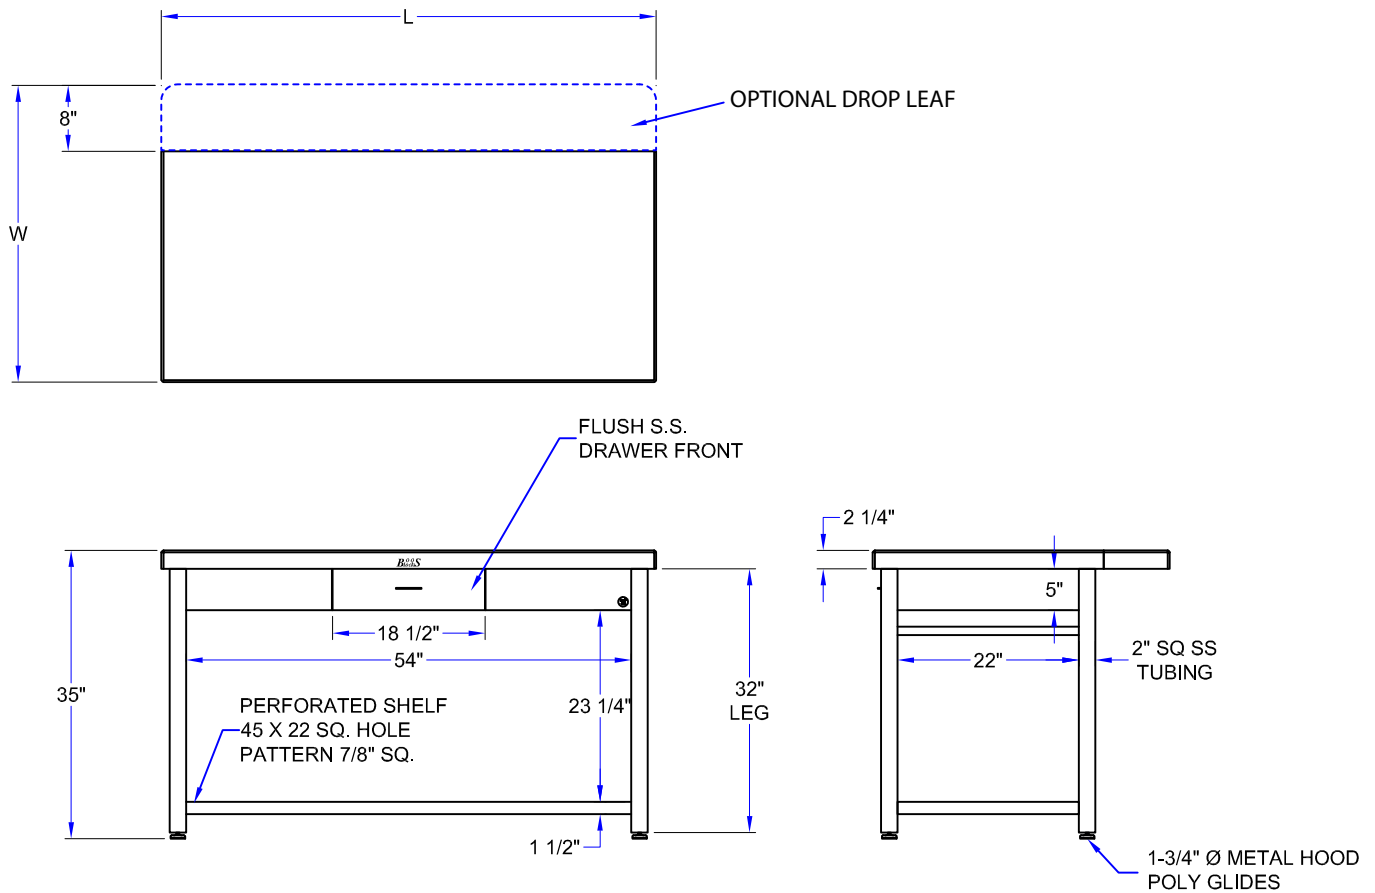

CERTIFICATIONS:

NHLA

DOVETAILED DRAWER WITH S.S. FRONT

POT RACK HOOKS (HOOK-SS-DBL)

CUCG10 (WITH PRG48)

ACCESSORIES

MODEL	DESCRIPTION
PRG48	Pot Rack, 48" Width
PRG60	Pot Rack, 60" Width
CAS23-R	

"CUCG" CUCINA GRANDÉ

MODEL	DESCRIPTION	SIZE (L X W X H)	OVERALL HEIGHT	WT. (LBS)
CUCG20	Without Drop Leaf	48"x28"x2-1/4"	35"	211
CUCG21	Without Drop Leaf	60"x28"x2-1/4"	35"	250
CUCG10	Drop Leaf Included	48"x36"x2-1/4"	35"	220
CUCG11	Drop Leaf Included	60"x36"x2-1/4"	35"	265

ALL DIMENSIONS ARE TYPICAL. TOLERANCE +/- .500". JOHN BOOS & CO. RESERVES THE RIGHT TO CHANGE SPECIFICATIONS WITHOUT NOTICE.

DETAILED SPECIFICATIONS

"CUCG" CUCINA GRANDÉ

MODEL	DESCRIPTION	SIZE (L X W X H)	OVERALL HEIGHT	WT. (LBS)
CUCG20	Without Drop Leaf	48"x28"x2-1/4"	35"	211
CUCG21	Without Drop Leaf	60"x28"x2-1/4"	35"	250
CUCG10	Drop Leaf Included	48"x36"x2-1/4"	35"	220
CUCG11	Drop Leaf Included	60"x36"x2-1/4"	35"	265

ALL DIMENSIONS ARE TYPICAL. TOLERANCE +/- .500". JOHN BOOS & CO. RESERVES THE RIGHT TO CHANGE SPECIFICATIONS WITHOUT NOTICE.