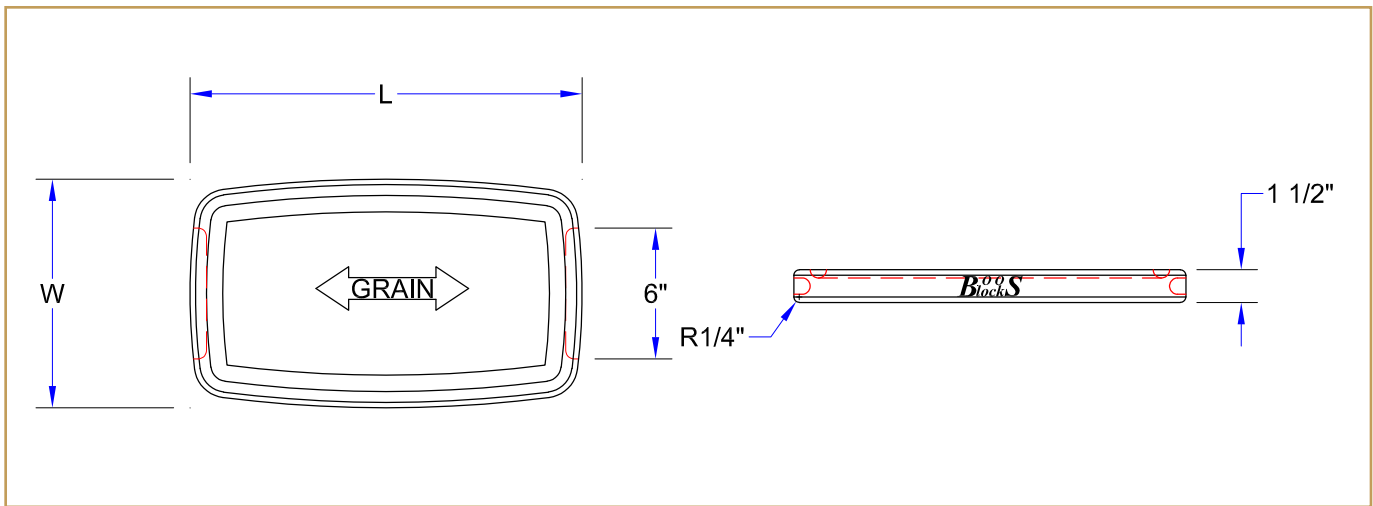

"CB1050" PRO CHEF COLLECTION

Edge Grain Wood Cutting Board - 1½" Thick - Reversible

FEATURES:

- Northern Hard Rock Maple
- Edge Grain Construction
- Juice Groove (One Side)
- Reversible With Recessed Finger Grips
- Oil Finish

CERTIFICATIONS:

CB1050

"CB1050" WOOD CUTTING BOARD

MODEL	SIZE (L X W X H)	WT. (LBS)
CB1050-1M1811150	18"x11"x1-1/2"	8
CB1050-1M2014150	20"x14"x1-1/2"	12

ALL DIMENSIONS ARE TYPICAL. TOLERANCE +/- .125". JOHN BOOS & CO. RESERVES THE RIGHT TO CHANGE SPECIFICATIONS WITHOUT NOTICE.