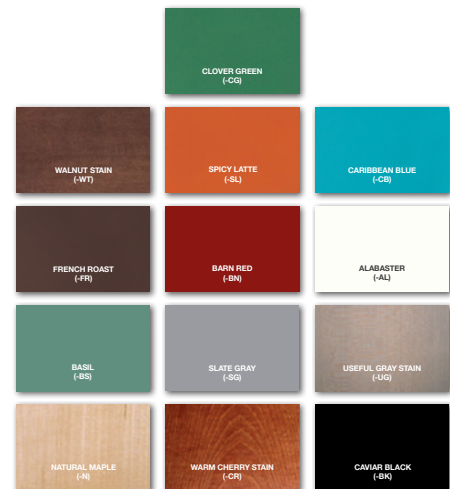

HANNOVER TABLE

P.O. BOX 609 • 3601 S. Banker St. • Effingham, IL 62401 • Ph: (888) 431-2667 • Fax: (800) 433-2667

NEW EDGE DETAILED TOP

PRODUCT INFORMATION

- MADE IN THE U.S.A.
- 3" THICK - NORTHERN HARD ROCK MAPLE TOP
- END GRAIN CONSTRUCTED TOP WITH NEW EDGE DETAIL
- BOOS BLOCK CREAM FINISH WITH BEESWAX
- (1) LOWER SLATTED SHELF
- (1) UTENSIL DRAWER
- OPTIONAL COLOR BASE

COLOR BASE OPTIONS

MODEL #	OVERALL SIZE (LxWxH)	SHELVES	LIST PRICE
CU-HAR603603-FR	60" X 36" X 35"	1	\$2,799.00