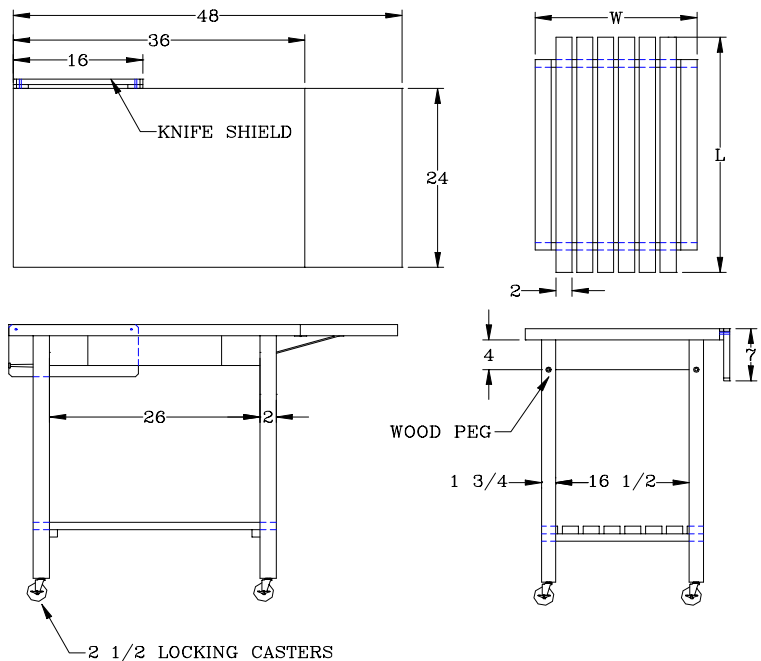

THE BLOCKS THAT MADE BOOS FAMOUS

Deluxe Culi Cart (Model QCL)

FEATURES:

- * Solid Hard Rock Maple
- * 36"x24"x1-1/2" Thick Edge Grain Work Surface
- * 12" Drop Leaf
- * Finished with Penetrating Oil
- * Two Towel Pegs
- * Knife Holder with Blade Shield
- * Stand 36" O.A.H.
- * 15" Utensil Drawer
- * Electric Outlet Strip
- * Casters
- * Shipped knocked-down, easy - to - assemble

Model	Size	Wt
QCL	36"x24"	90

MATERIAL:

Top: Laminated Hard Rock Maple
 Legs: Hard Rock Maple

John Boos & Co

315 South First Street - Effingham, IL 62401
 Phone: 217-347-7701 - Fax: 217-347-7705
 Email: sales@johnboos.com - Web-site: www.johnboos.com